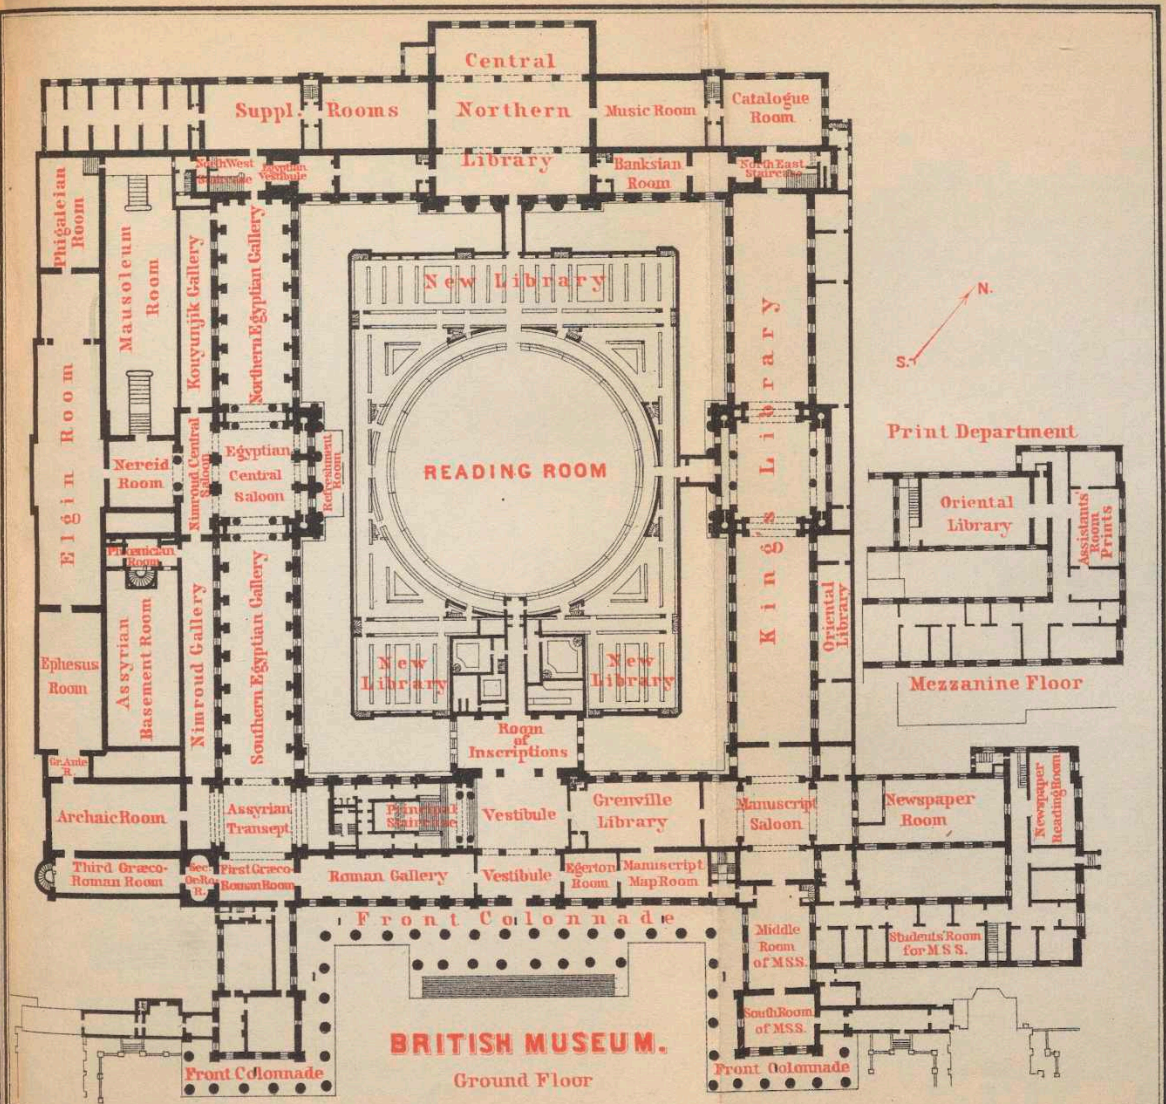

Exhibition Room

BRITISH MUSEUM.
Ground Floor

Wagner & Debes' Geog. Estab. Leipzig.

0 20 40 Metres.

0 40 80 Feet.