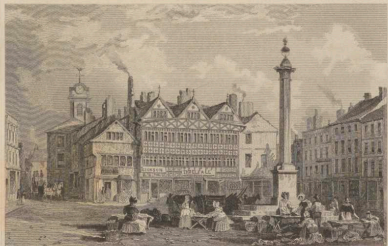

MARKET PLACE, PRESTON.

ALONG THE EAST END OF THE

BY THE BARRIERS.